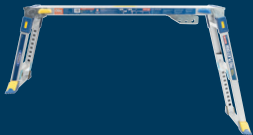

79024

ADJUSTABLE & LINKING PRO PLATFORM

10 HEIGHT POSITIONS

PLUS **QUICK LINK** TECHNOLOGY

no tools required

Storage

Stairway

Uneven Ground

Adjustable Leg

Linking Platforms

Linking Platforms Adjustable Leg

GO WHERE OTHER PLATFORMS CAN'T

Quick link technology links 2 or more platforms*

Single handed lock and height adjustment for ease of use

Easy-Grab handle for easy transporting and manoeuvring

Easy-grab handle allows you to transport the platform in one hand while holding supplies in the other

Large platform provides a non-slip surface

Single handed lock & height adjustment for ease of use

SAFETY TESTED