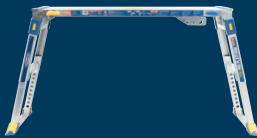

79024

ADJUSTABLE & LINKING PRO PLATFORM

10 HEIGHT POSITIONS

PLUS **QUICK LINK** TECHNOLOGY

no tools required

Storage

Stairway

Uneven Ground

Adjustable Leg

Linking Platforms

Linking Platforms Adjustable Leg

GO WHERE OTHER PLATFORMS CAN'T

Quick link technology links 2 or more platforms*

Single handed lock and height adjustment for ease of use

Easy-Grab handle for easy transporting and manoeuvring

136kg

MAX. LOAD
(Load includes user, tools, materials, etc.)

- 10 different height positions to accommodate all types of job requirements
- Height adjustment allows the platform to be set on uneven surfaces or stairways
- Lightweight aluminium design
- Folds completely flat with the compacted depth of just 11cm for easy storage and transportation

Easy-grab handle allows you to transport the platform in one hand while holding supplies in the other

Large platform provides a non-slip surface

Single handed lock & height adjustment for ease of use

SAFETY TESTED