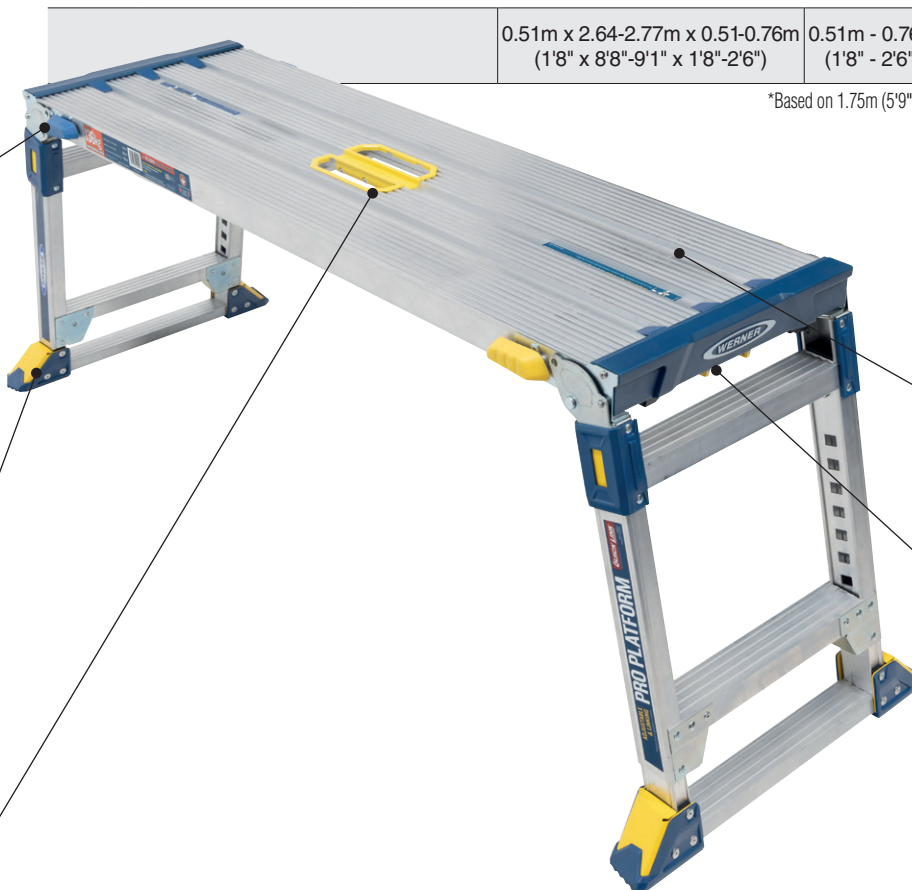

136kg

MAX. LOAD
(Load includes user, tools, materials, etc.)

- 10 different height positions to accommodate all types of job requirements
- Height adjustment allows the platform to be set on uneven surfaces or stairways
- Lightweight aluminium design
- Folds completely flat with the compacted depth of just 11cm for easy storage and transportation

TWO LINKING PLATFORMS

			0.51m x 2.64-2.77m x 0.51-0.76m (1'8" x 8'8"-9'1" x 1'8"-2'6")	0.51m - 0.76m (1'8" - 2'6")	2.26m - 2.51m (7'5" - 8'3")	20.86kg
--	--	--	---	--------------------------------	--------------------------------	---------

*Based on 1.75m (5'9") as the average reach height of a person.

Dual self-locking legs securely lock when opened for safety and lock again when closed

Non-marring feet provide slip-resistance and protect floor from damage

Easy-grab handle allows you to transport the platform in one hand while holding supplies in the other

Large platform provides a non-slip surface

Single handed lock & height adjustment for ease of use

SAFETY TESTED